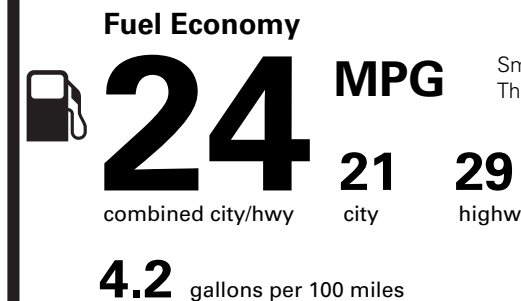

SAFETY/SECURITY

- ADVANCETRAC™ WITH RSC
- AIRBAGS - SIDE IMPACT / CURTAINS
- AIRBAGS-DRVR&PASS KNEE
- AIRBAGS-DUAL-STAGE FRONT
- AUTO HIGH BEAMS
- PASSIVE ANTI-THEFT SECURILOCK SYSTEM
- PRE-COLLISION ASSIST W/AEB
- SOS POST CRASH SYSTEM

WARRANTY

- 4YR/50K MILE WARRANTY
- 4YR/50K PICKUPDELIVERY SVC
- 6YR/70K MI POWERTRAIN WARR

INCLUDED ON THIS VEHICLE

(MSRP)

EQUIPMENT GROUP 101A

2,775.00

- CONVENIENCE PACKAGE
- VOICE-ACTIVATED NAVIGATION
- ELEMENTS PACKAGE
- HEATED/VENTILATED D/P SEATS
- HEATED REAR SEATS
- HEATED STEERING WHEEL
- RAIN SENSING WIPERS
- WINDSHIELD WIPER DE-ICER

OPTIONAL EQUIPMENT/OTHER

- 2022 MODEL YEAR
- OCEAN DRIVE BLUE MET TC 695.00
- 225/55R19 99V A/S BSW TIRES
- ALL-WTHR FLR LNRS W/MATS 200.00
- REAR REMOVABLE PACKAGE TRAY 175.00
- 17" MINI SPARE WHEEL W/TIRE 150.00
- CARGO AREA PROTECTOR 125.00
- PREMIUM PACKAGE 3,675.00
- . PANORAMIC VISTA RF W/PWR SHAD
- . LEATHER-WRAPPED STRG WHEEL
- . 19" PREM PAINTED ALUM WHEEL
- FRONT LICENSE PLATE BRACKET NO CHARGE

PRICE INFORMATION

BASE PRICE	$38,880.00
TOTAL OPTIONS/OTHER	7,795.00
TOTAL VEHICLE & OPTIONS/OTHER	46,675.00
DESTINATION & DELIVERY	1,195.00

EPA DOT Fuel Economy and Environment

Gasoline Vehicle

Small SUVs range from 14 to 129 MPG. The best vehicle rates 142 MPGe.

You spend **$750** more in fuel costs over 5 years compared to the average new vehicle.

Annual fuel cost **$1,450**